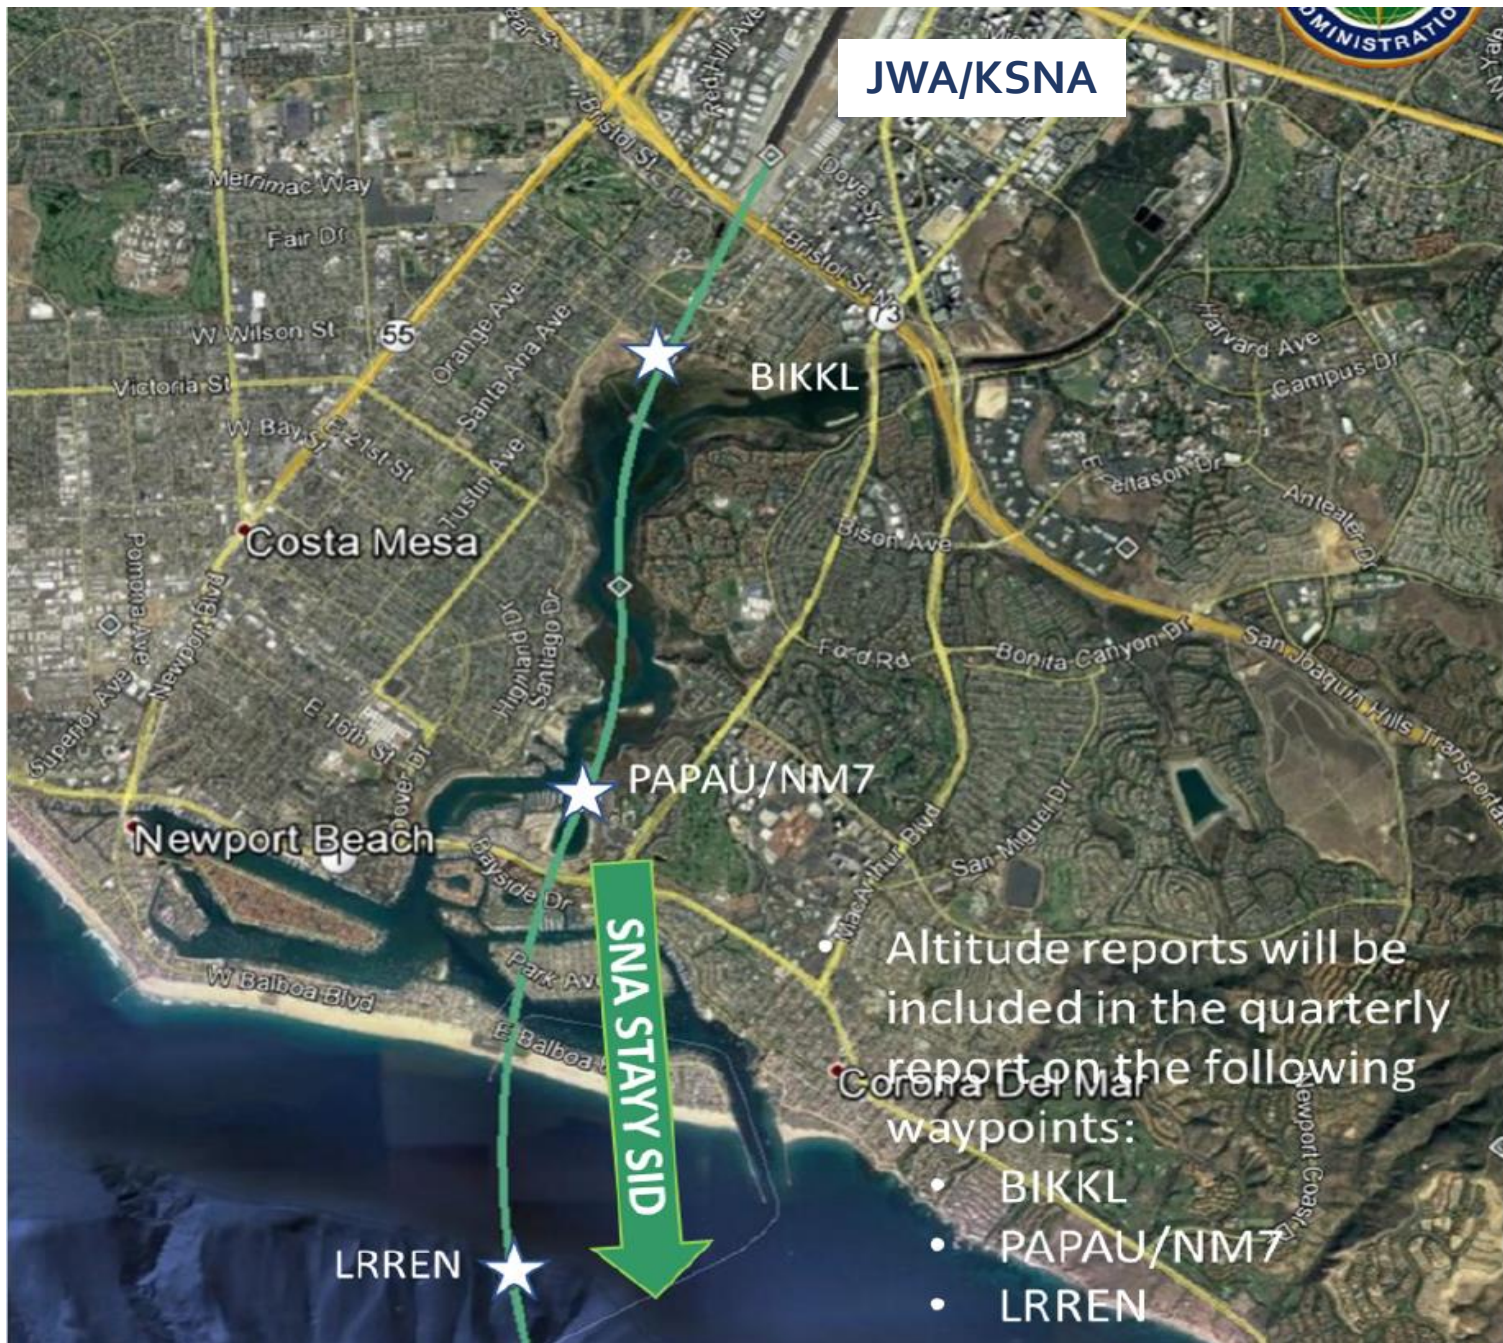

JWA/KSNA

Altitude reports will be included in the quarterly report on the following waypoints:

- BIKKL
- PAPAU/NM7
- LRREN